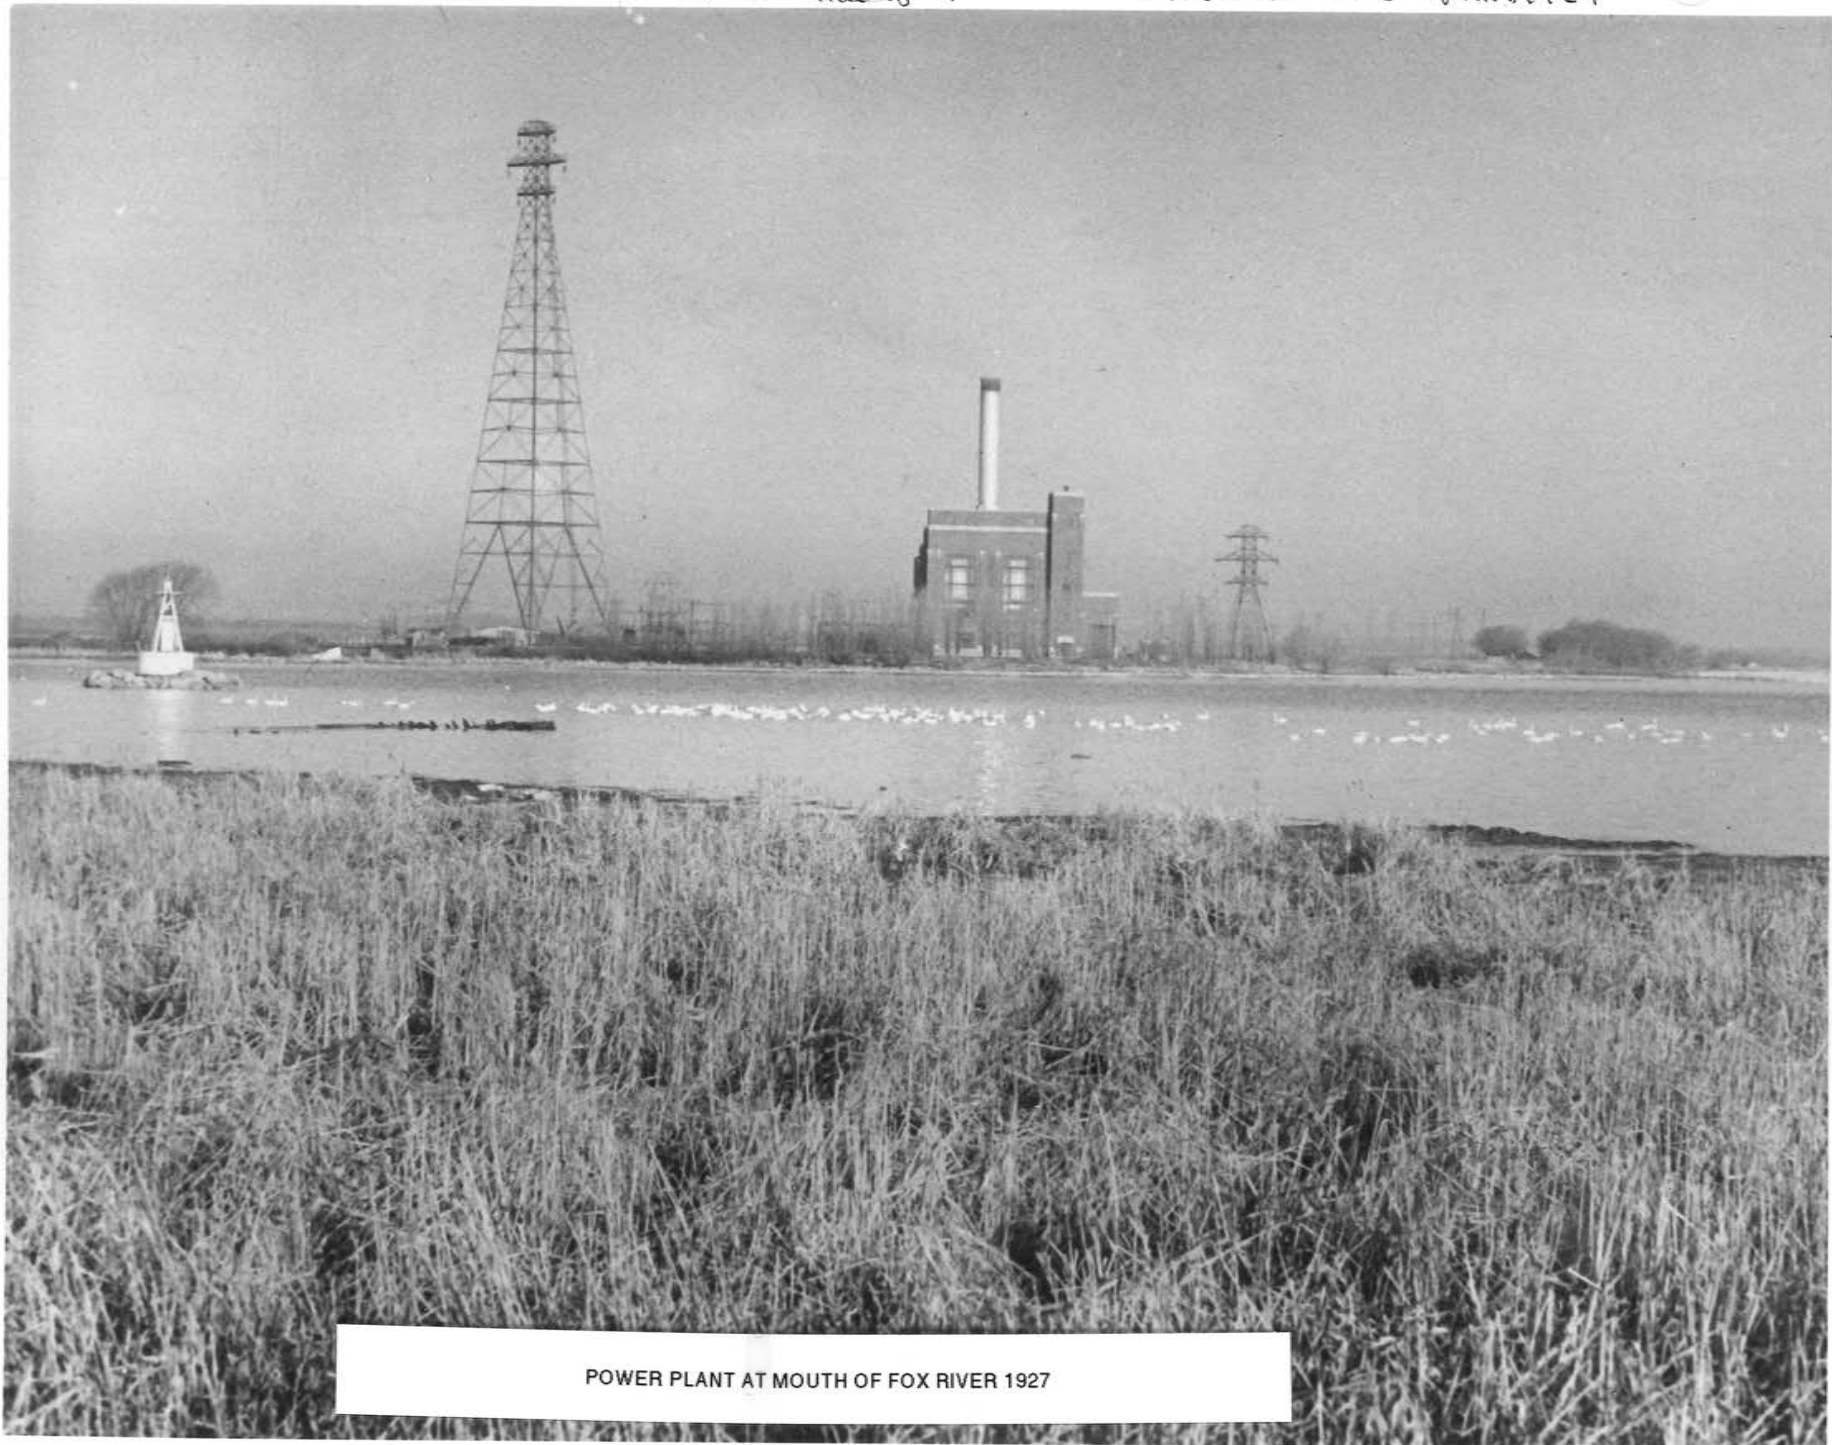

Swans -

Power plant on west side of R.

McDonalds side of River 1927

POWER PLANT AT MOUTH OF FOX RIVER 1927

Faint handwritten text, possibly "Erdman"

Personal Property
Thomas C. Erdman

NEVILLE PUBLIC MUSEUM
OF BROWN COUNTY
210 MUSEUM PLACE
GREEN BAY, WI 54303-2780

Erdman

Power Plant on Fox River
1921 - ~~5~~ Whistling Swans #1856

RESTRICTED USE